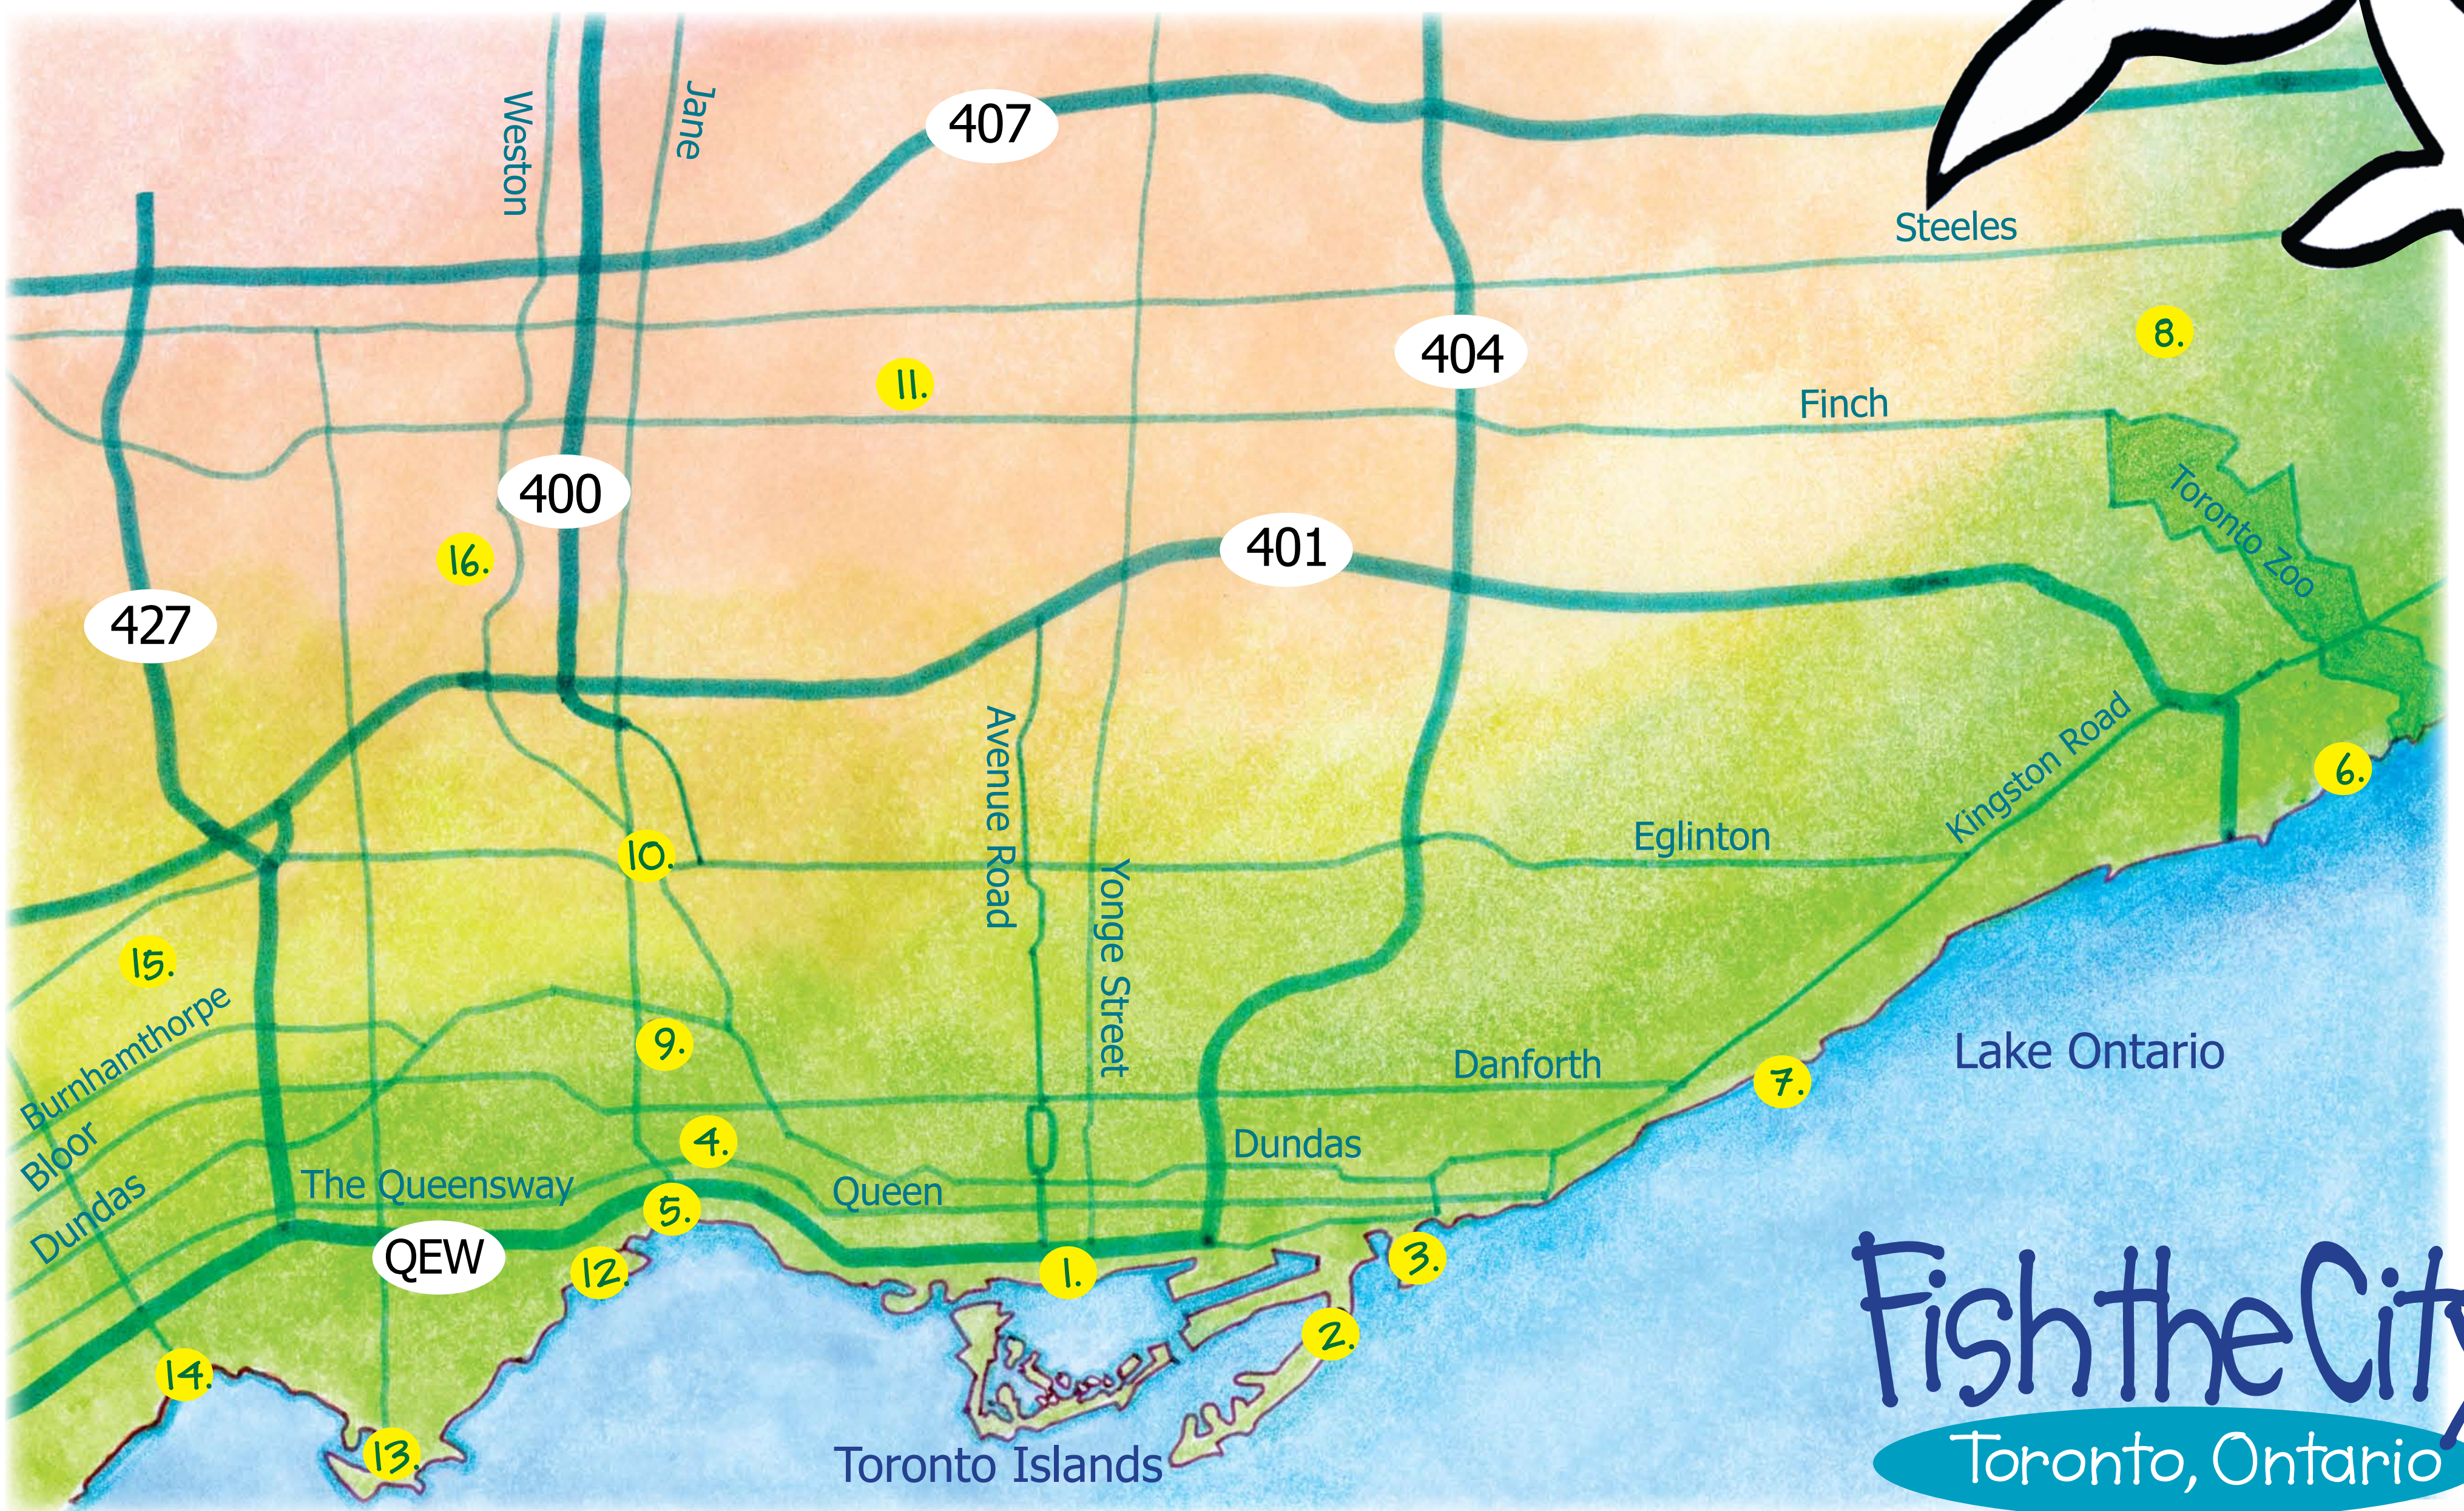

Bike it! Hike it! Hook it!

1. Toronto Islands

Fish the City
Toronto, Ontario

- | | | |
|------------------------|---------------------------|-------------------------------|
| 2. Tommy Thompson Park | 7. Bluffers Park | 12. Humber Bay Park |
| 3. Ashbridges Bay Park | 8. Upper Main Rouge River | 13. Colonel Samuel Smith Park |
| 4. Grenadier Pond | 9. Lower Humber River | 14. Marie Curtis Park |
| 5. Humber River Marsh | 10. Eglinton Flats | 15. Centennial Park |
| 6. Rough River Marsh | 11. G. Ross Lord Park | 16. Summerlea Park |